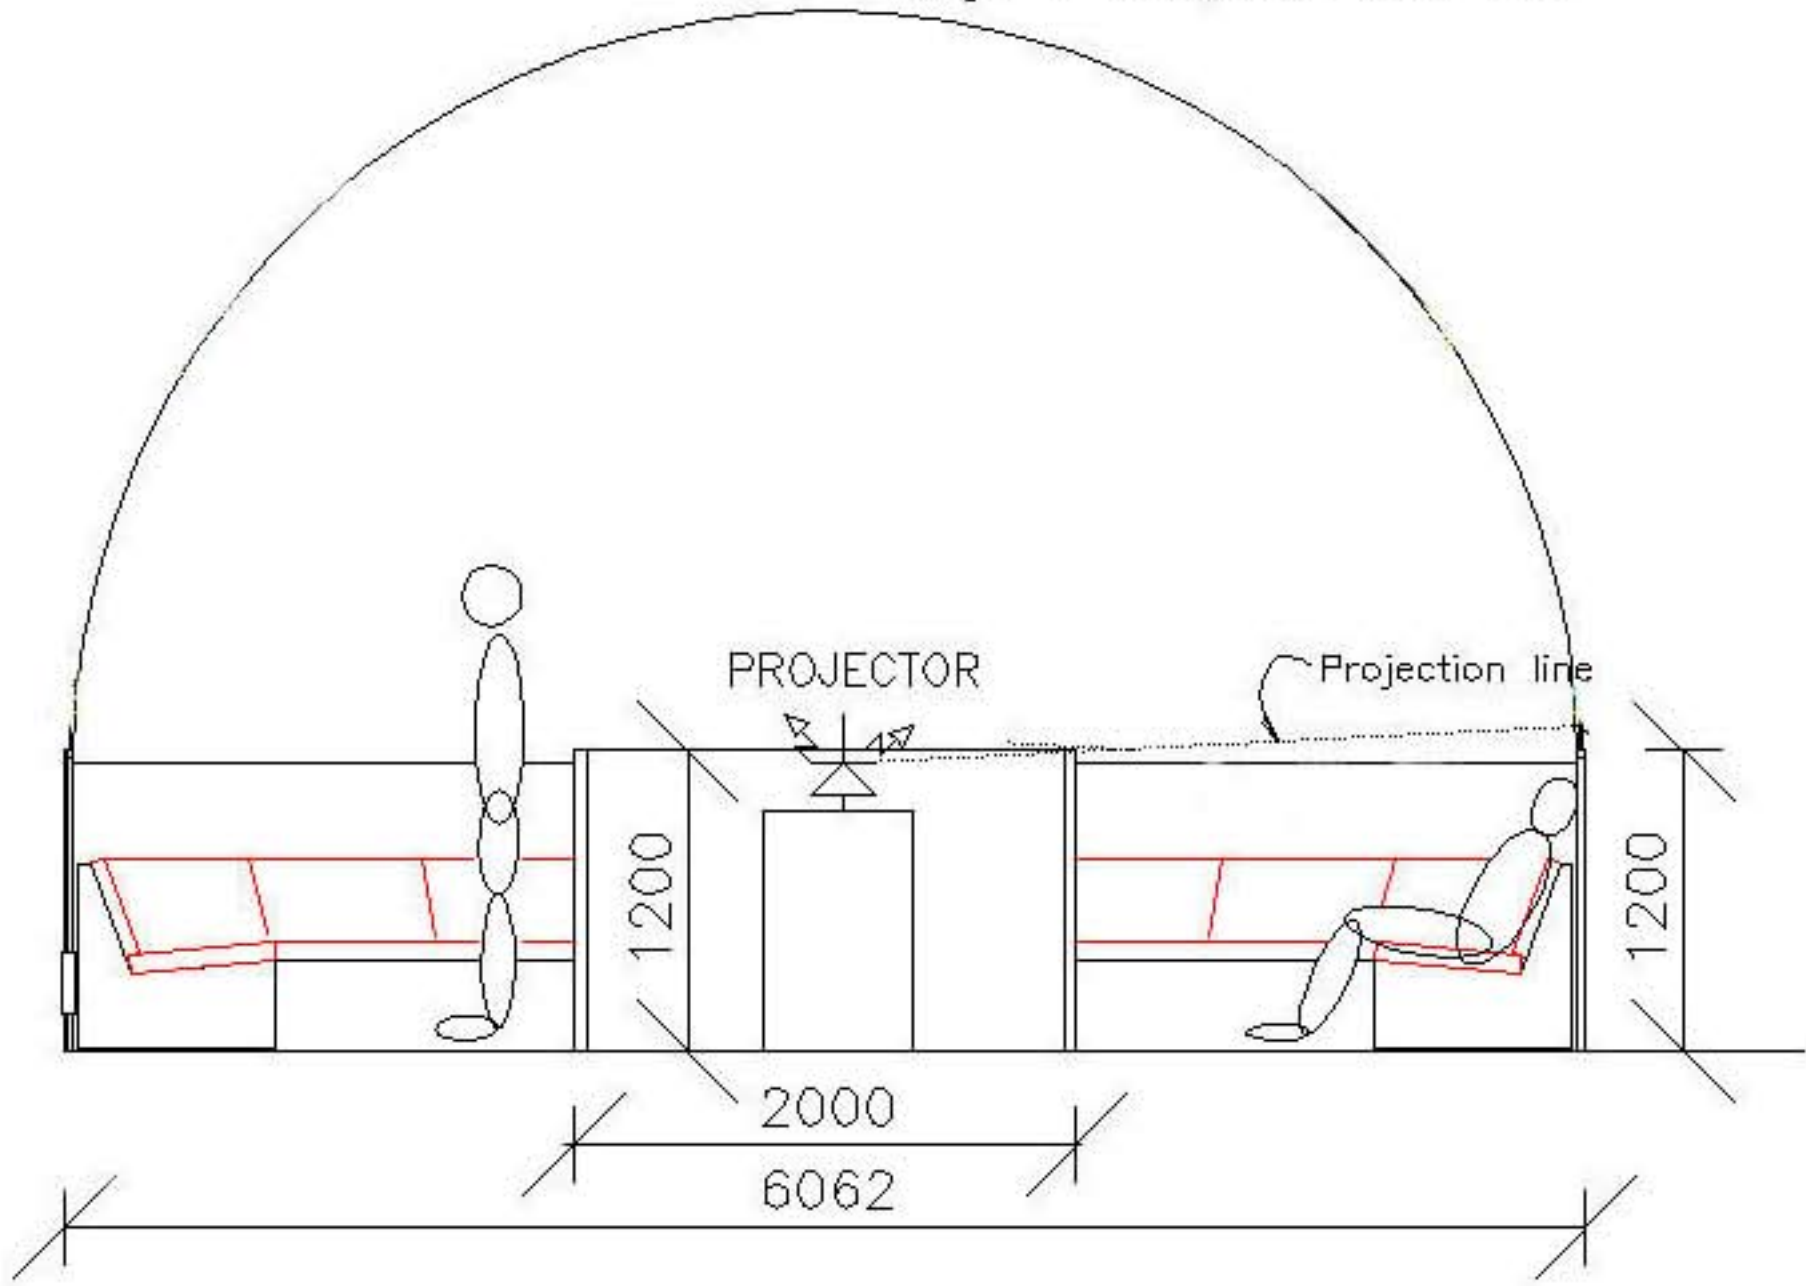

height of fabric; 4150 above floor

CLIENT Cosmic Sky Productions  
PROJECT Cosmic Space Theatre

DRG. TITLE  
Section A-A

SCALE	1:50	DRAWN BY	C.T.
DATE	20/09/04	CHKD. BY	C.T.
DRG. NO.	CST102	REV.	. . . . .